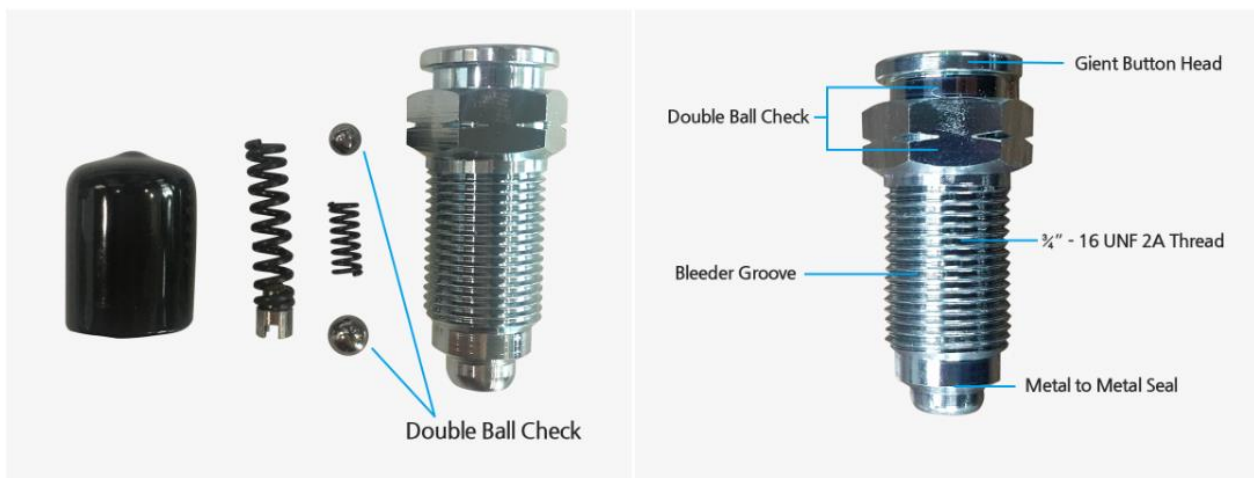

GREASE FITTING