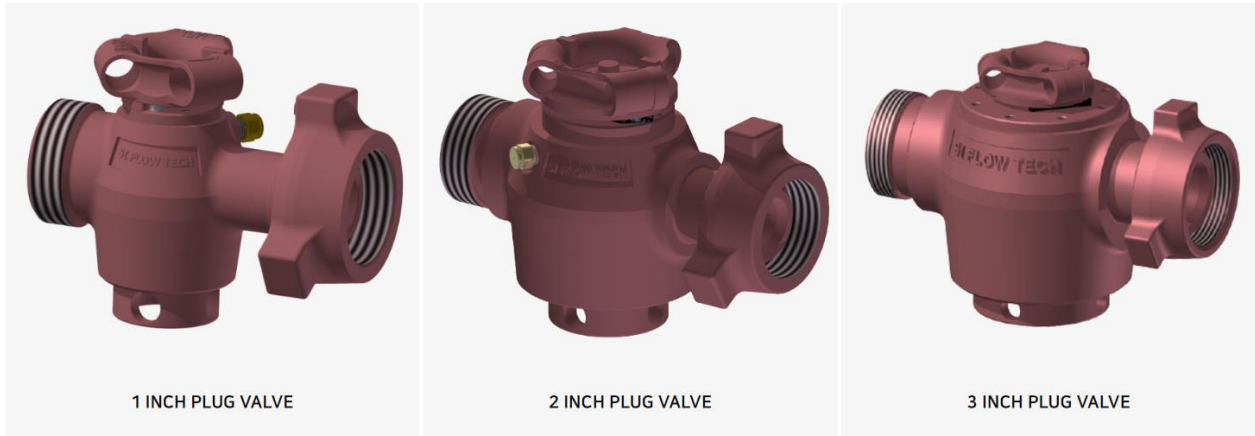

## PLUG VALVE

1 INCH PLUG VALVE

2 INCH PLUG VALVE

3 INCH PLUG VALVE

## REPAIR KIT

1 INCH REPAIR KIT

2 INCH REPAIR KIT

3 INCH REPAIR KIT

SEAL KIT SET

## SWIVEL JOINT

2" STYLE 50 MXF

3" STYLE 50 MXF

3" STYLE 50 MXF